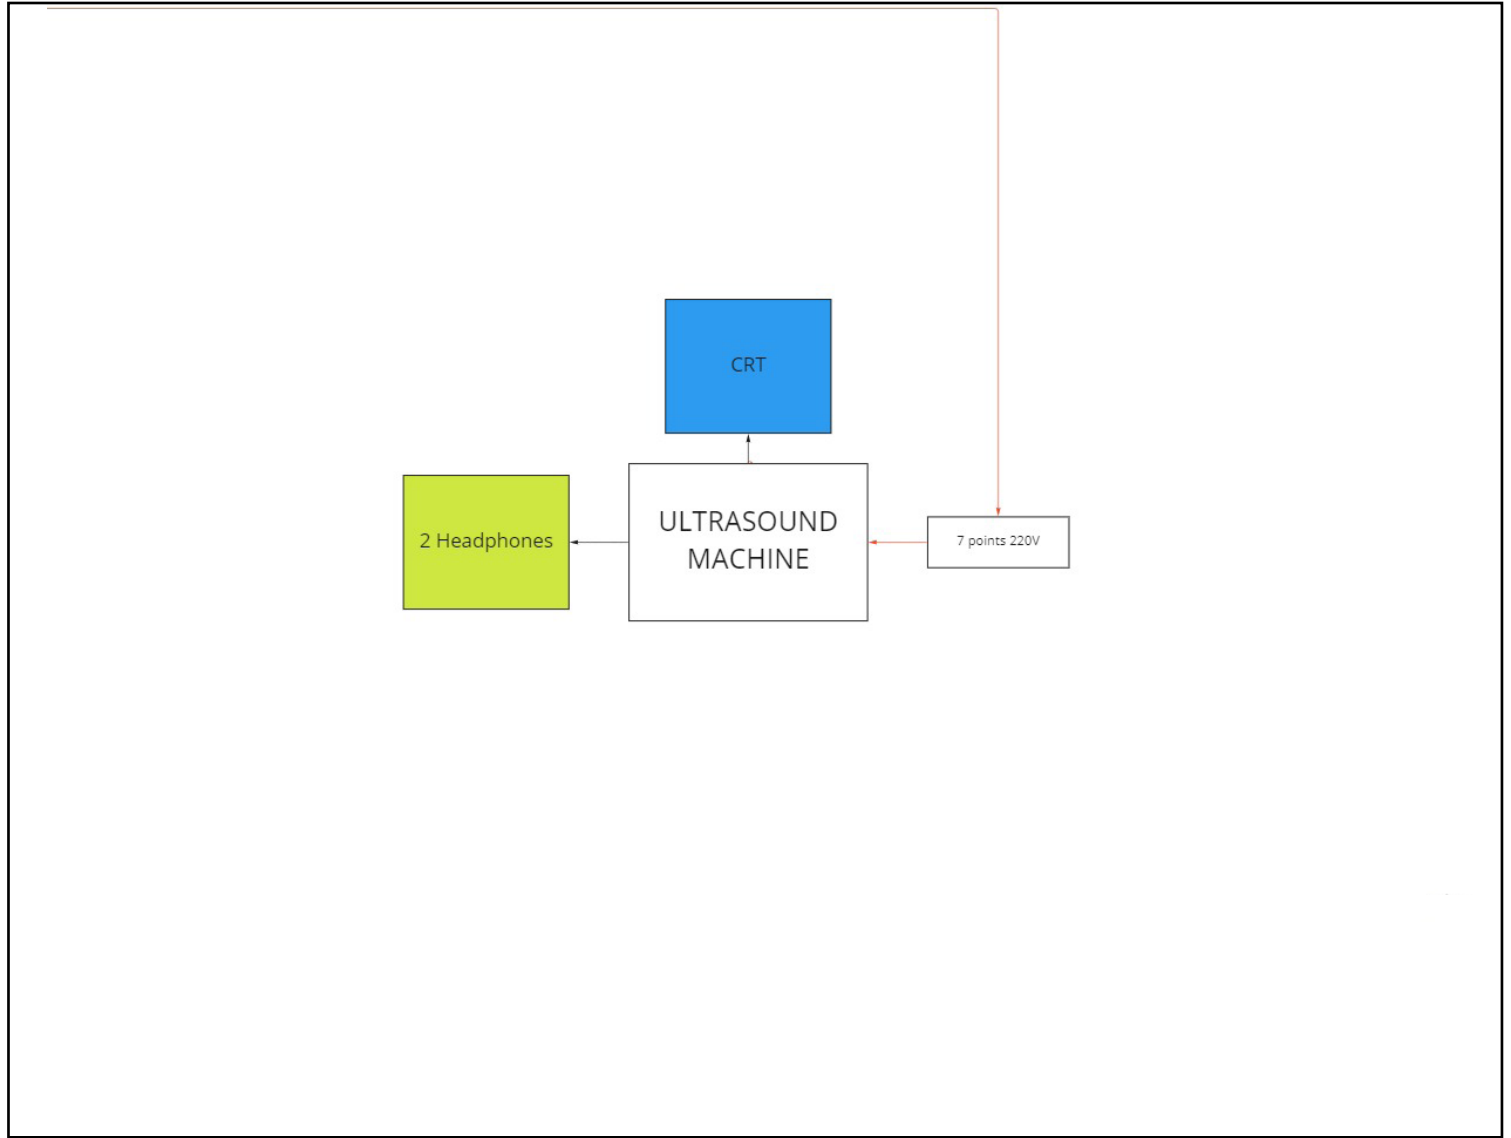

phantom Limb

Tech Rider

Phantom Limb (2023) is a project exploring the enigmatic and poetic relationship between a human being and the black box that is their interior through the use of a medical ultrasound machine. There are two versions of the work:

# Performance set up

- Red = Provided by host
- Green = Provided by artist

# Installation set up

- Red = Provided by host
- Green = Provided by artist