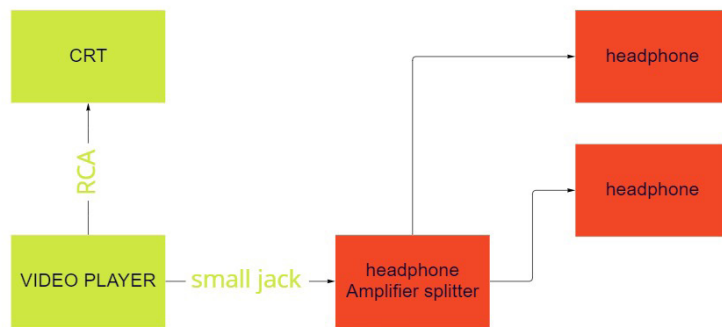

# Installation set up

- Red = Provided by host
- Green = Provided by artist