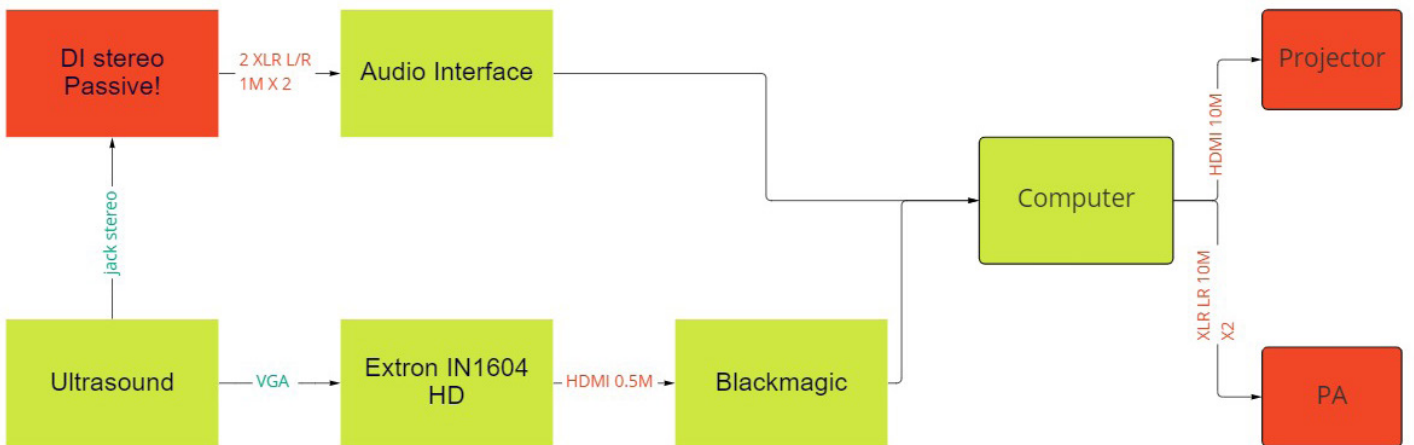

**The performance**

Uses the ultrasound as a source for live video and sound and least around 15 minutes, the performance includes the artist, ultrasound machine, PA, projector, lights and Blue curtains.

**The installation**

Is a stand-alone, using the ultrasound machine to paly back video through CRT and sound through headphones.

Contact

Amos Peled  
amos.peled97@gmail.com  
+31623371817  
amospeled.net

# Performance set up

- Red = Provided by host
- Green = Provided by artist

## Performance

Name	Details	Amount	RED - HOST GREEN - ARTIST
<b>Vidoe and lighth</b>			
BLACKMAGIC ATEM MINI PRO	HDMI to USB	1	iii
Blackmagic intensity shutter	HDMI to USB	1	
Extron IN1604 HD	VGA to HDMI	1	
Back projector short throw	4000 lumens	1	
Projection screen	4:3 aspect ratio	1	
Theater light with mounting	<b>To be discussed</b>	1	
Spaces Lighths	LED DMX control	1	
DMX control unit	Small mixer for room lighth	1	
<b>Vidoe and lighth cables</b>			
Details		Amount	
HDMI	10 M	1	
HDMI	0.5 M	2	
VGA	0.5 M	1	
DMX	10 M	4	
DMX	1 M	1	
<b>Audio</b>			
Details		Amount	
Audio interface		1	
PA speaker active		2	
Sub		1	
Stands for speakers		2	
DI	Stereo passive	1	
<b>Audio cables</b>			
Details		Amount	
Jack stereo to 2 mono jack			
XLR	10 M	1	
XLR	20 M	1	
<b>General</b>			
Details		Amount	
Ultrasound Machines		1	
Chairs	<b>To be discussed</b>	20-40	
Electricity	<b>As shown in the picture</b>		