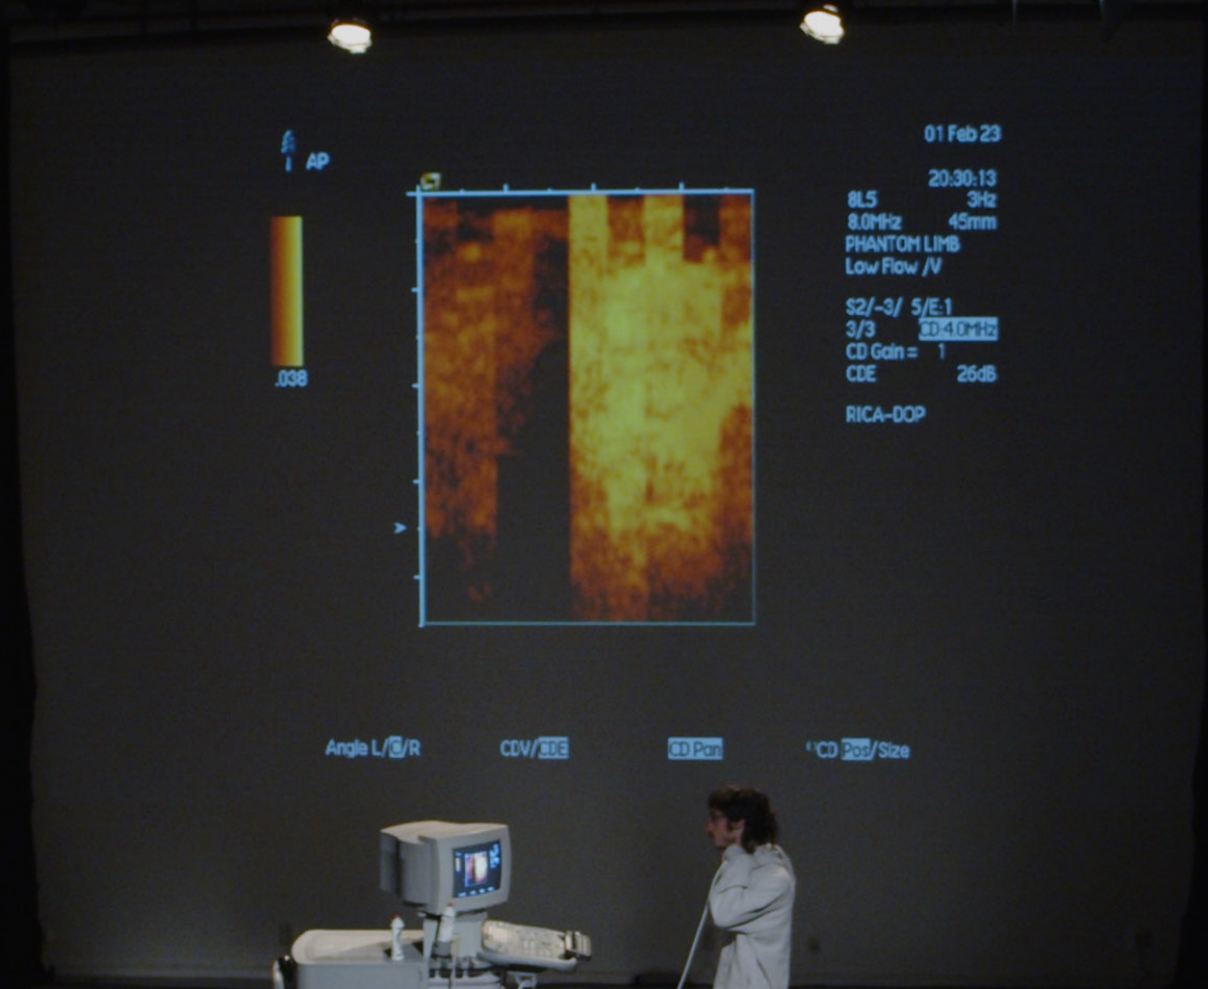

Picture of the performance

AP
0.038

01 Feb 23

20:30:13

8L5 3Hz

8.0MHz 45mm

PHANTOM LIMB

Low Flow /V

S2/-3/ 5/E:1

3/3 00.40MHz

CD Gain = 1

CDE 26dB

RICA-DOP

Angle L/R

CDV/VE

CD Pwr

CD Size