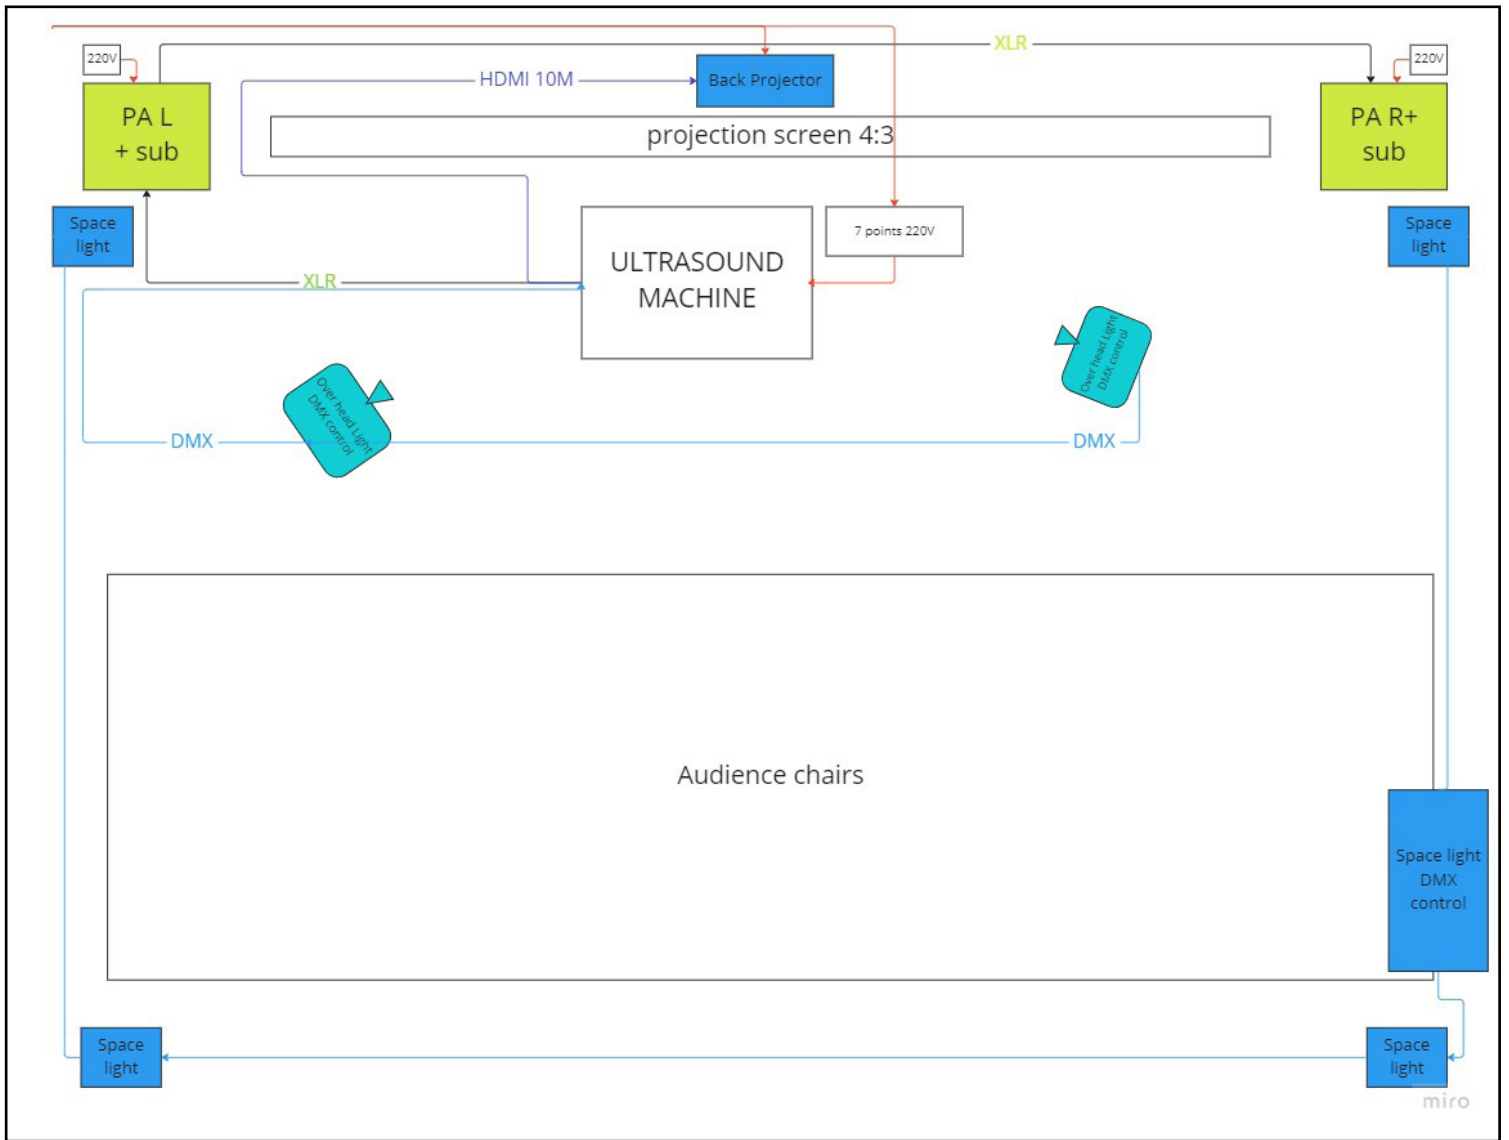

phantom Limb

Tech Rider

Phantom Limb (2023) is a project exploring the enigmatic and poetic relationship between a human being and the black box that is their interior through the use of a medical ultrasound machine. There are two versions of the work:

**The performance**

Uses the ultrasound as a source for live video and sound and least around 15 minutes, the performance includes the artist, ultrasound machine, PA, projector, lights and Blue curtains.

**The installation**

Is a stand-alone, using the ultrasound machine to paly back video through CRT and sound through headphones.

Contact

Amos Peled  
amos.peled97@gmail.com  
+31623371817  
amospeled.net

# Performance set up

- Red = Provided by host
- Green = Provided by artist